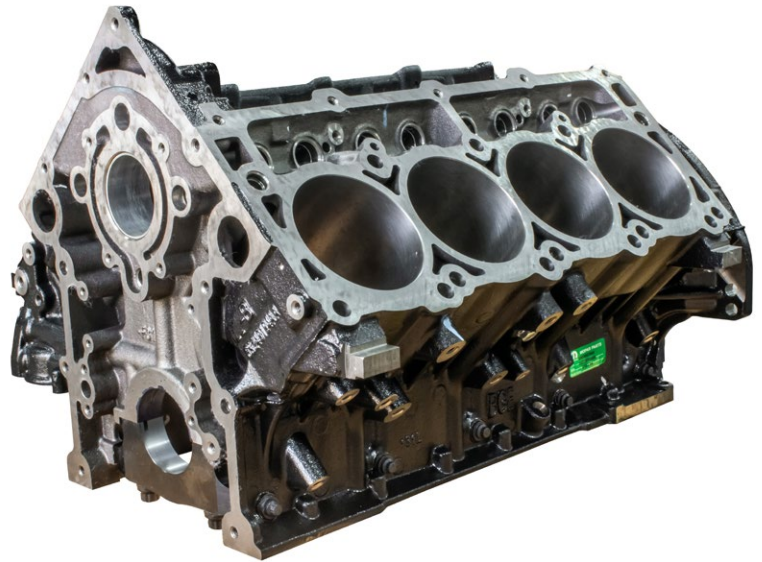

ENERGY

GEN III CAST IRON ENGINE BLOCKS - E6264

Gen III Hemi 6.4L Cast Iron "BGE" Bare Block

<u>Description</u>	<u>Part #</u>
6.4L Block only	05045475AG
- With OptiTorque main stud kit	600-901-20
- With main studs and Energy main billet caps	600-902-20
- With studs, caps, and line honing installed	600-903-20

 **6264**

Hellcat 6.2L Bare Engine Block

<u>Description</u>	<u>Part #</u>
6.2L Block only	68166434AD
- With OptiTorque main stud kit	700-901-20
- With main studs and Energy main billet caps	700-902-20
- With studs, caps, and line honing installed	700-903-20